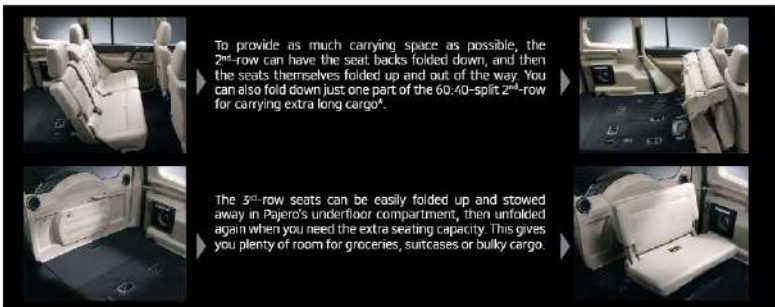

GOLD EMBLEM PACKAGE