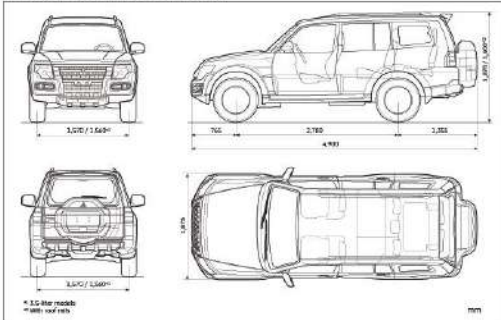

DIMENSIONAL VIEWS 5-Door GLS