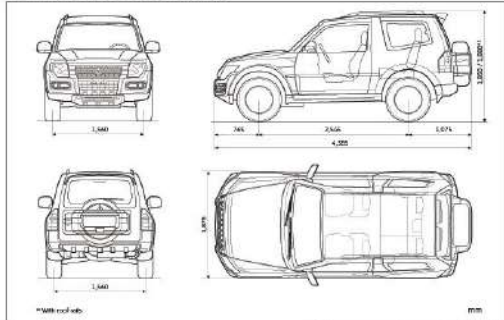

DIMENSIONAL VIEWS 3-Door GLS

All measurements are in millimeters